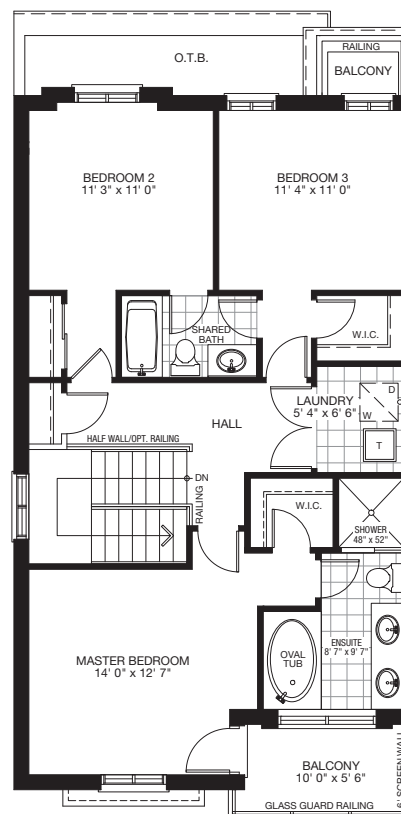

# APPLE BLOSSOM

END UNIT  
2,580 sq.ft.

Basement Floor Plan  
End Unit

Ground Floor Plan  
End Unit

Main Floor Plan  
End Unit

Upper Floor Plan  
End Unit