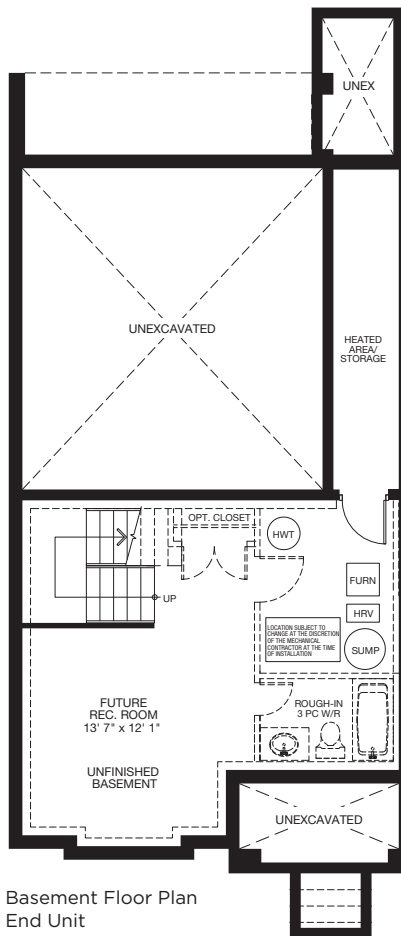

# APPLE BLOSSOM

END UNIT  
2,580 sq.ft.

Basement Floor Plan  
End Unit

Ground Floor Plan  
End Unit

Main Floor Plan  
End Unit

Upper Floor Plan  
End Unit