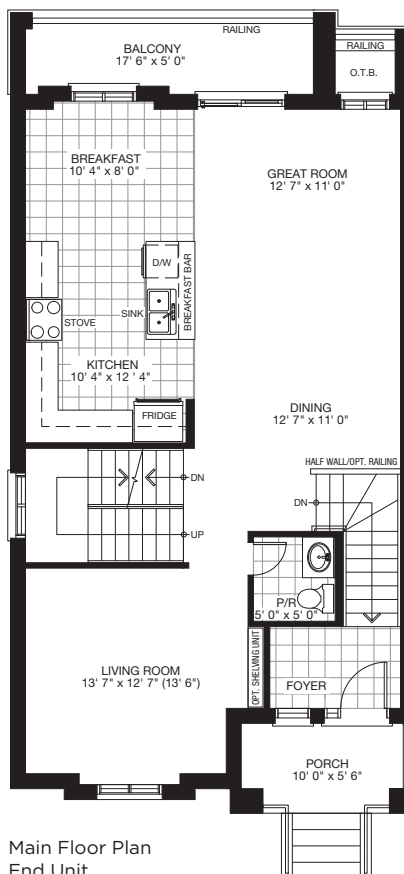

# APPLE BLOSSOM

END UNIT  
2,580 sq.ft.

Basement Floor Plan  
End Unit

Ground Floor Plan  
End Unit

Main Floor Plan  
End Unit

Upper Floor Plan  
End Unit