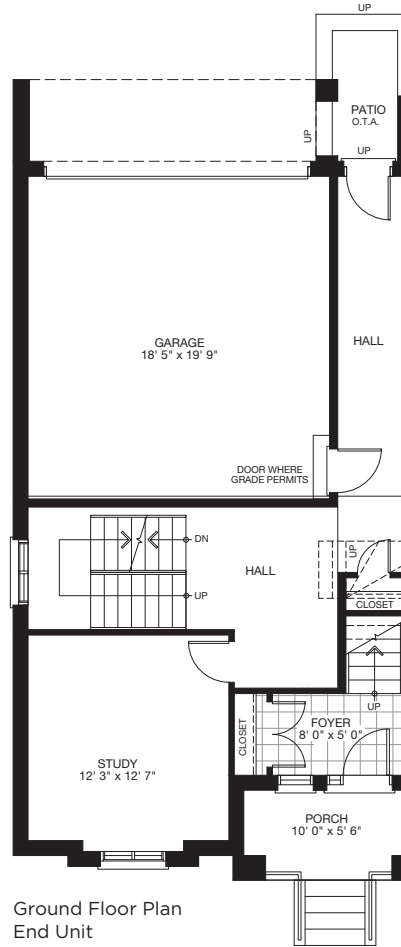

# APPLE BLOSSOM

END UNIT  
2,580 sq.ft.

Basement Floor Plan  
End Unit

Ground Floor Plan  
End Unit

Main Floor Plan  
End Unit

Upper Floor Plan  
End Unit